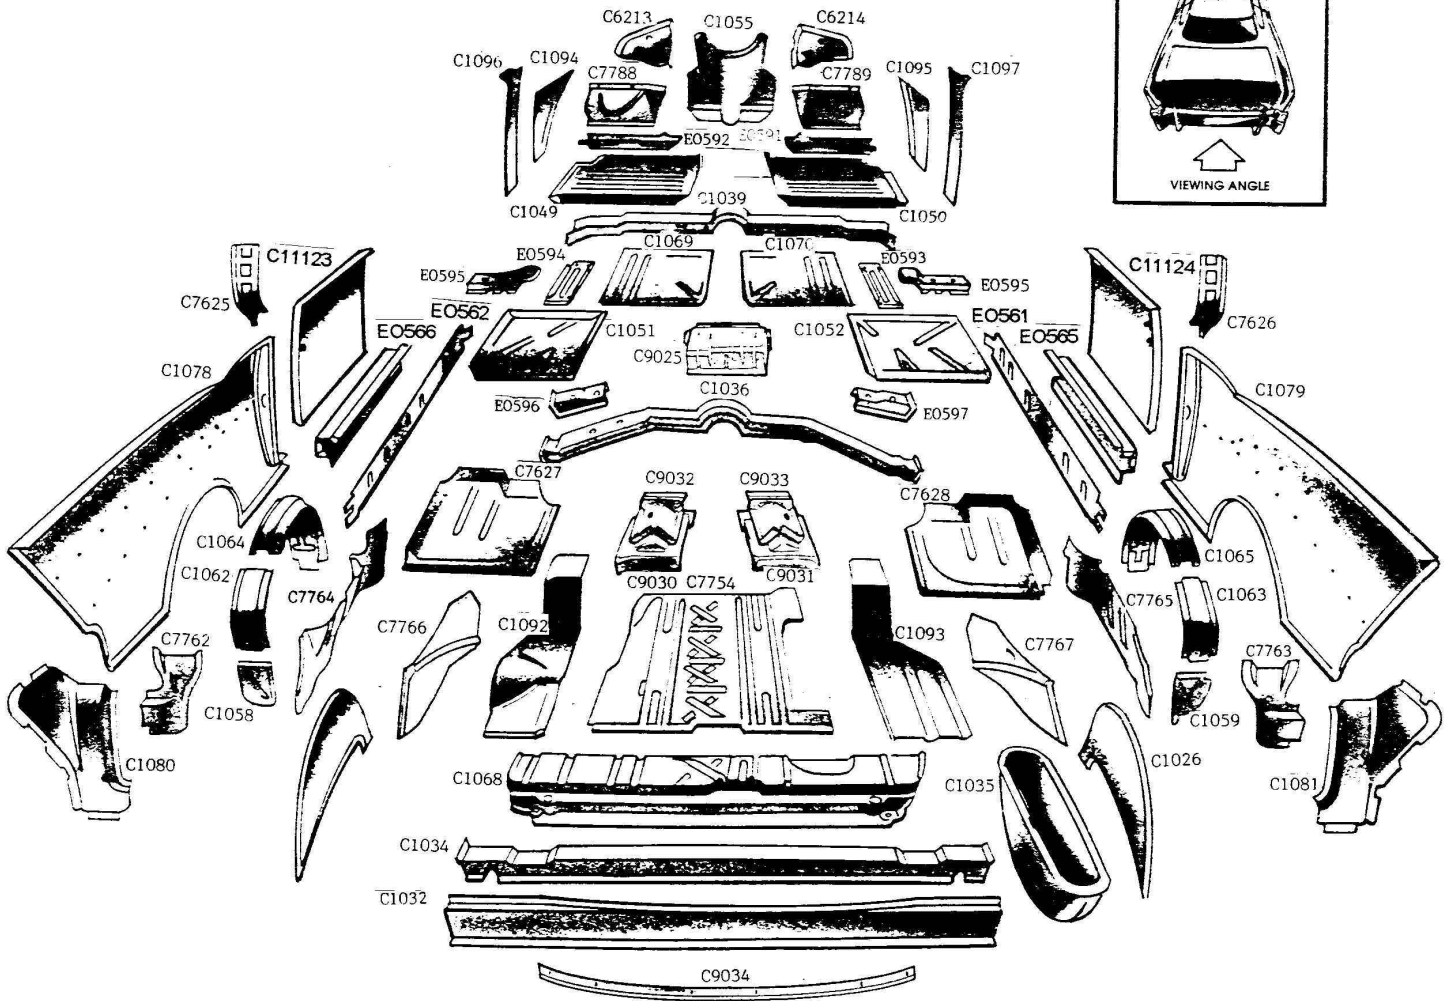

55-57 CHEVY SHEET METAL

- HLP-7 HEADLIGHT PANEL
- ILD-1 INNER DOG LEG - 4-DOOR
- QPFS-4 QUARTER PANEL FENDER SECTION
- RFP-13 REAR FENDER PANEL

- HLP-8 HEADLIGHT PANEL
- OHH-5 OUTER HEADLIGHT HOUSING
- ILD-1 INNER DOG LEG - 4-DOOR
- QPFS-16 QUARTER PANEL FENDER SECTION
- HT & CONV. - ALTER FOR 2-DR
- RFP-24 REAR FENDER PANEL