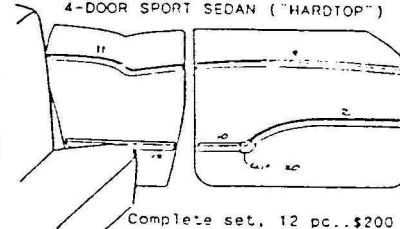

57 CHEVROLET, BEL AIR  
2-DOOR SPORT COUPE ("HARDTOP")

Complete set, 12 pc..\$200  
Front doors, 8 pc....\$125

57 CHEVROLET, BEL AIR  
2-DOOR SEDAN

Complete set, 4 pc...\$120

57 CHEVROLET, BEL AIR  
4-DOOR SPORT SEDAN ("HARDTOP")