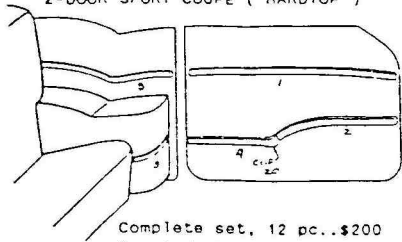

57 CHEVROLET, BEL AIR  
2-DOOR SPORT COUPE ("HARDTOP")

Complete set, 12 pc..\$200  
Front doors, 8 pc....\$125

57 CHEVROLET, BEL AIR  
2-DOOR SEDAN

Complete set, 4 pc...\$120

57 CHEVROLET, BEL AIR  
4-DOOR SPORT SEDAN ("HARDTOP")